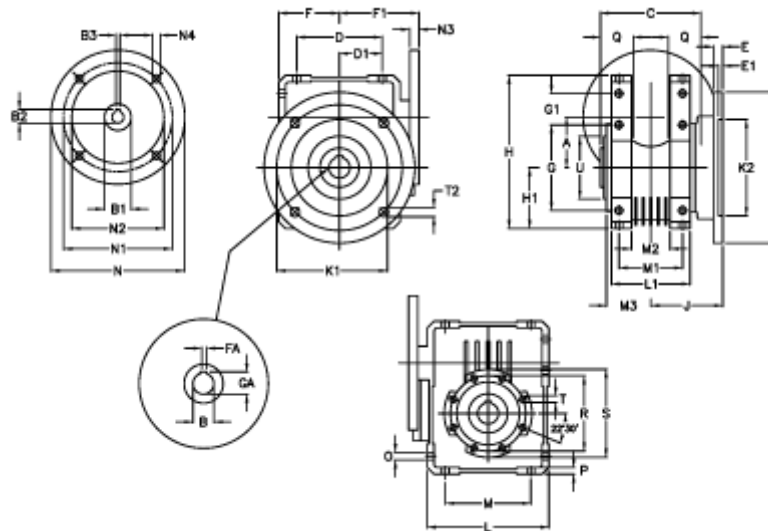

Article number: 392208602054036

Description: Worm Gear with Torque Limiter
W86 L2-UFC-20-P100 B5

Measures

A = 86.90	E = 15	H = 245.5	M = 144	N4 = 12,5	U = 110
B = 35	E1 = 6	H1 = 100.0	M1 = 101	O = 11.5	
B1 E7 = 28	F = 100	J = 110.5	M2 = 57	P = 11	
B2 = 31.3	F1 = 136	K = 210	M3 = 64.5	Q = 45	
B3 H9 = 8	FA = 10	K1 = 176	N = 250	R = 130	
C = 140	G = 144	K2 = 152	N1 = 215	S = 150	
D = 144.0	G1 = 45.5	L = 200	N2 = 180	T = M10x18	
D1 = 72.0	GA = 38.3	L1 = 125	N3 = 13.0	T2 = 12.5	